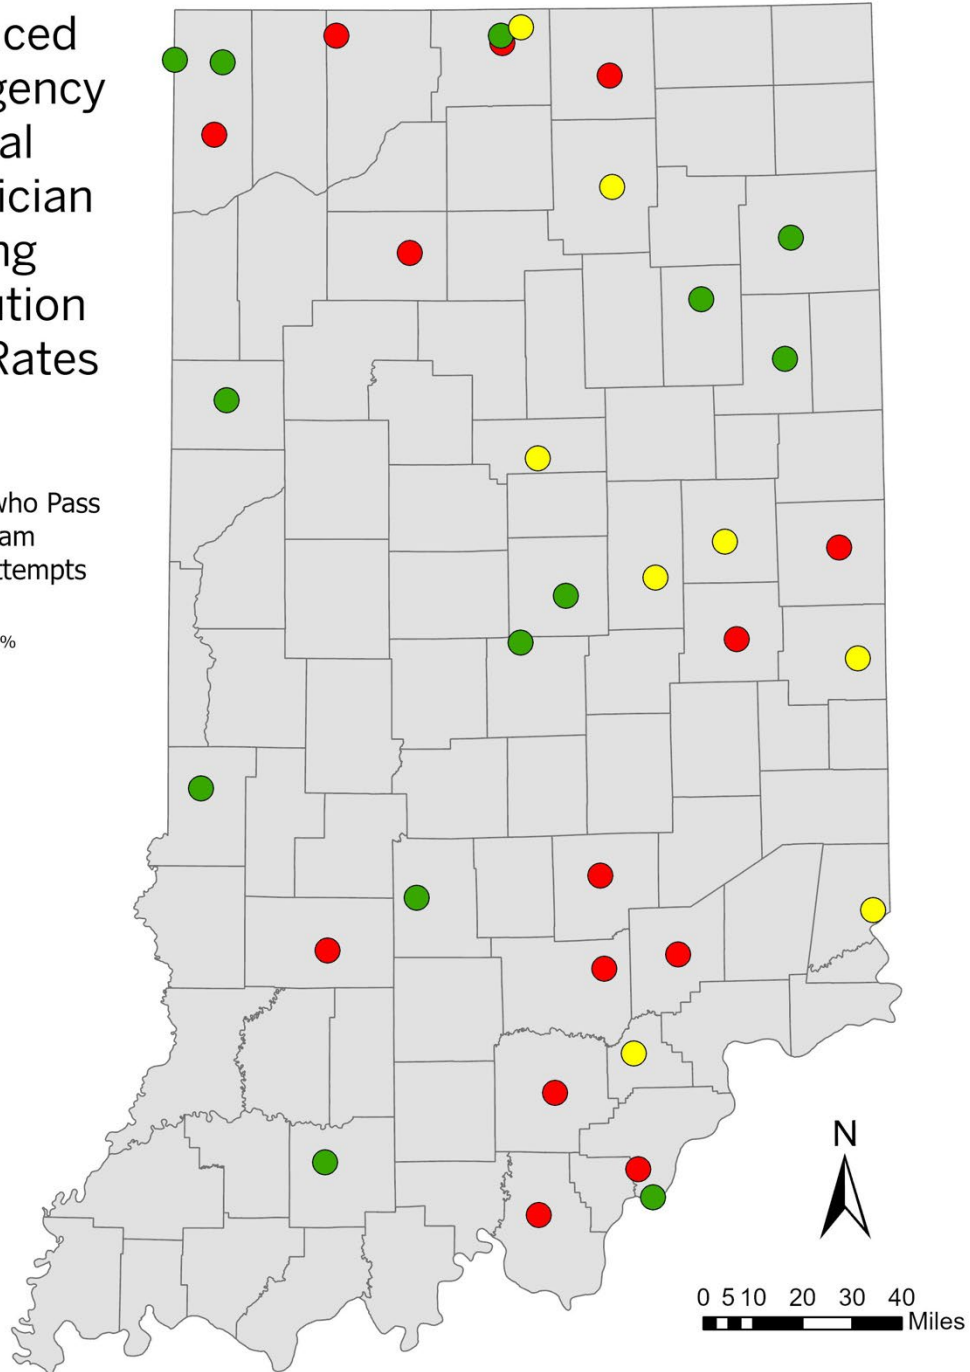

EMS NREMT Pass Rates by Program and Certification Level

Source: Indiana Department of Homeland Security NREMT Pass Rate Data 1/1/18 - 11/22/23.

Indiana EMS Assessment

Advanced Emergency Medical Technician Training Institution Pass Rates

Percent of
Students who Pass
NREMT Exam
within 3 Attempts

- < 60%
- 61% < 74%
- 75% >

Source: Indiana Department of Homeland Security NREMT Pass Rate Data 1/1/18 - 11/22/23.

Indiana EMS Assessment

Paramedic Training Institution Pass Rates

Percent of Students who Pass NREMT Exam within 3 Attempts

- < 60%
- 61% < 74%
- 75% >

Source: Indiana Department of Homeland Security NREMT Pass Rate Data 1/1/18 - 11/22/23.