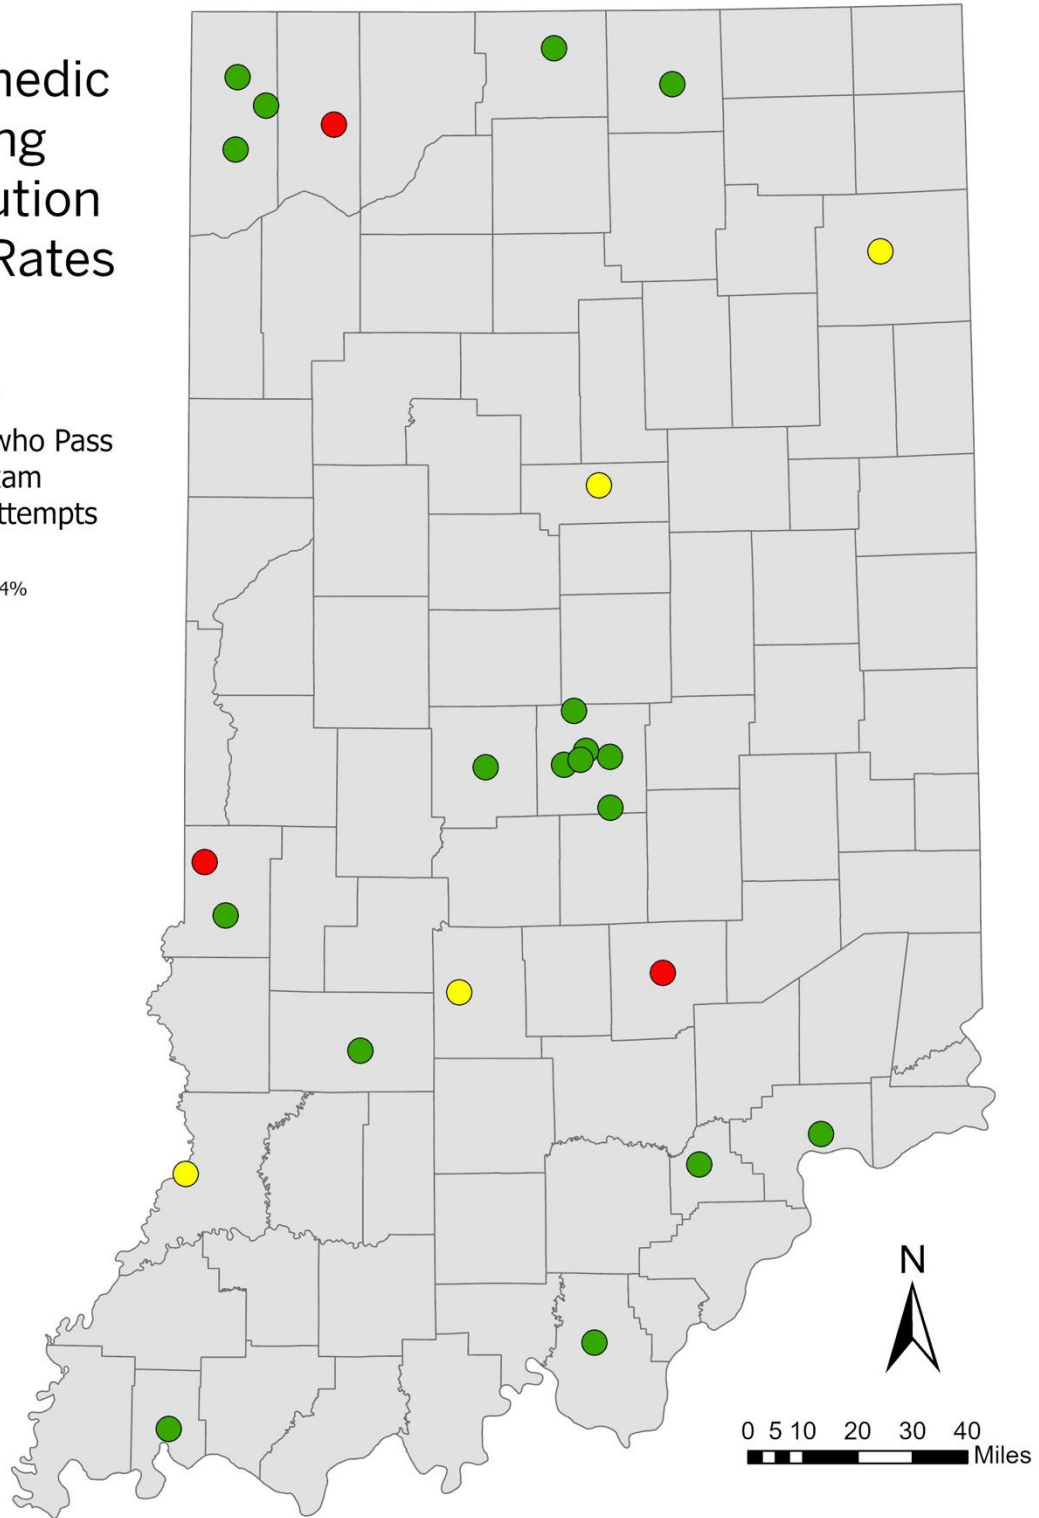

EMS NREMT Pass Rates by Program and Certification Level

Source: Indiana Department of Homeland Security NREMT Pass Rate Data 1/1/18 - 11/22/23.

Indiana EMS Assessment

Advanced Emergency Medical Technician Training Institution Pass Rates

Percent of
Students who Pass
NREMT Exam
within 3 Attempts

- < 60%
- 61% < 74%
- 75% >

Source: Indiana Department of Homeland Security NREMT Pass Rate Data 1/1/18 - 11/22/23.

Indiana EMS Assessment

Paramedic Training Institution Pass Rates

Percent of Students who Pass NREMT Exam within 3 Attempts

- < 60%
- 61% < 74%
- 75% >

Source: Indiana Department of Homeland Security NREMT Pass Rate Data 1/1/18 - 11/22/23.