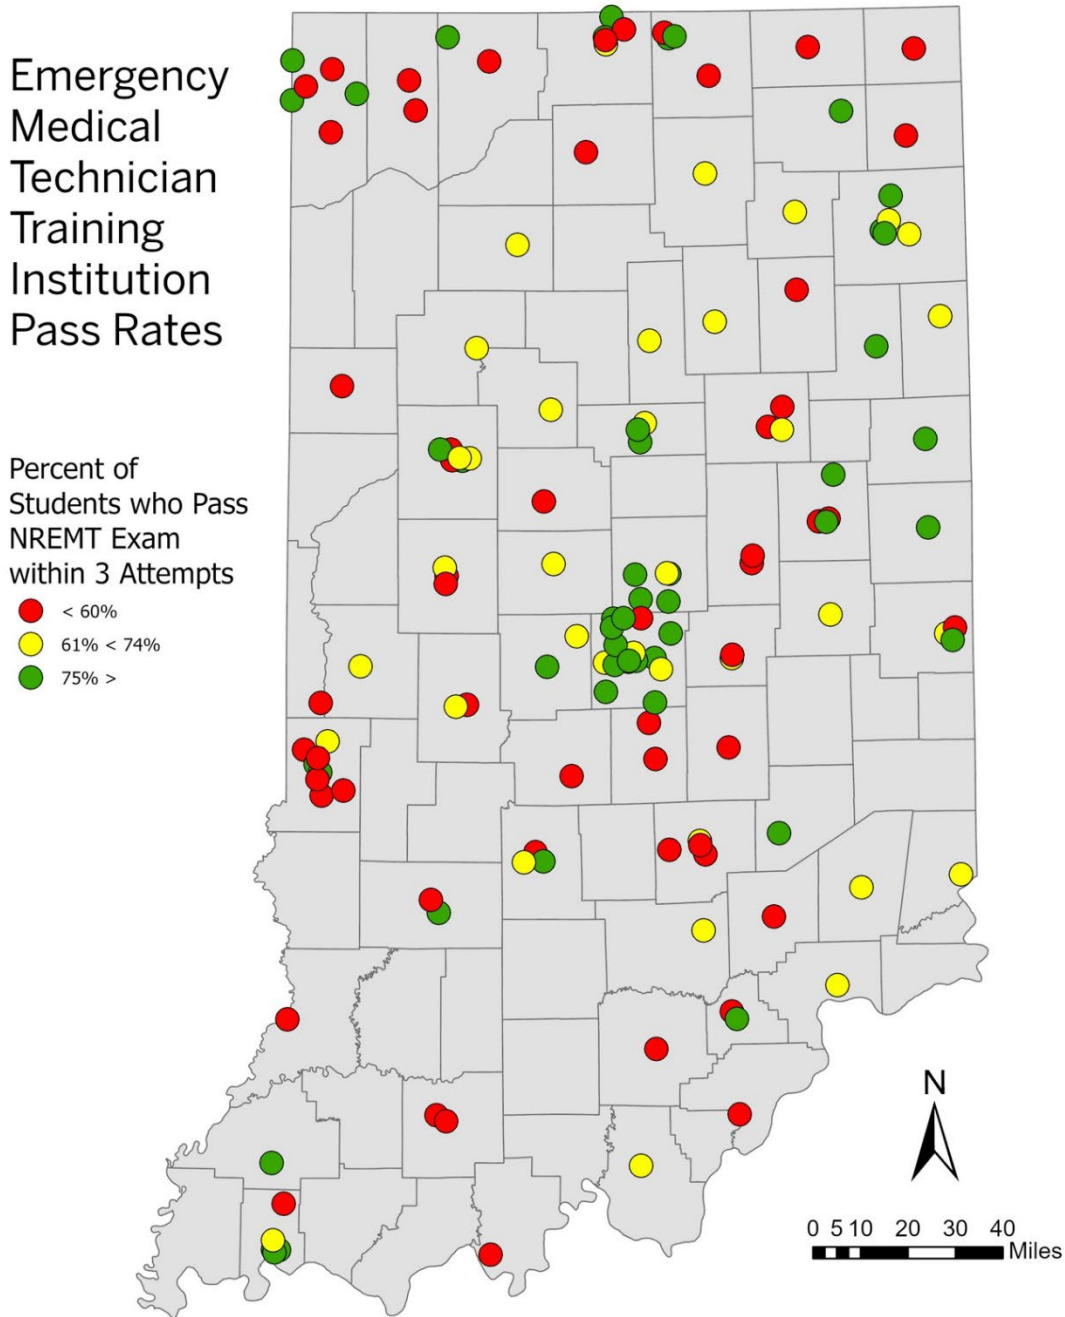

EMS NREMT Pass Rates by Program and Certification Level

Source: Indiana Department of Homeland Security NREMT Pass Rate Data 1/1/18 - 11/22/23.

Indiana EMS Assessment

Advanced Emergency Medical Technician Training Institution Pass Rates

Percent of
Students who Pass
NREMT Exam
within 3 Attempts

- < 60%
- 61% < 74%
- 75% >

Source: Indiana Department of Homeland Security NREMT Pass Rate Data 1/1/18 - 11/22/23.

Indiana EMS Assessment

Paramedic Training Institution Pass Rates

Percent of Students who Pass NREMT Exam within 3 Attempts

- < 60%
- 61% < 74%
- 75% >

Source: Indiana Department of Homeland Security NREMT Pass Rate Data 1/1/18 - 11/22/23.