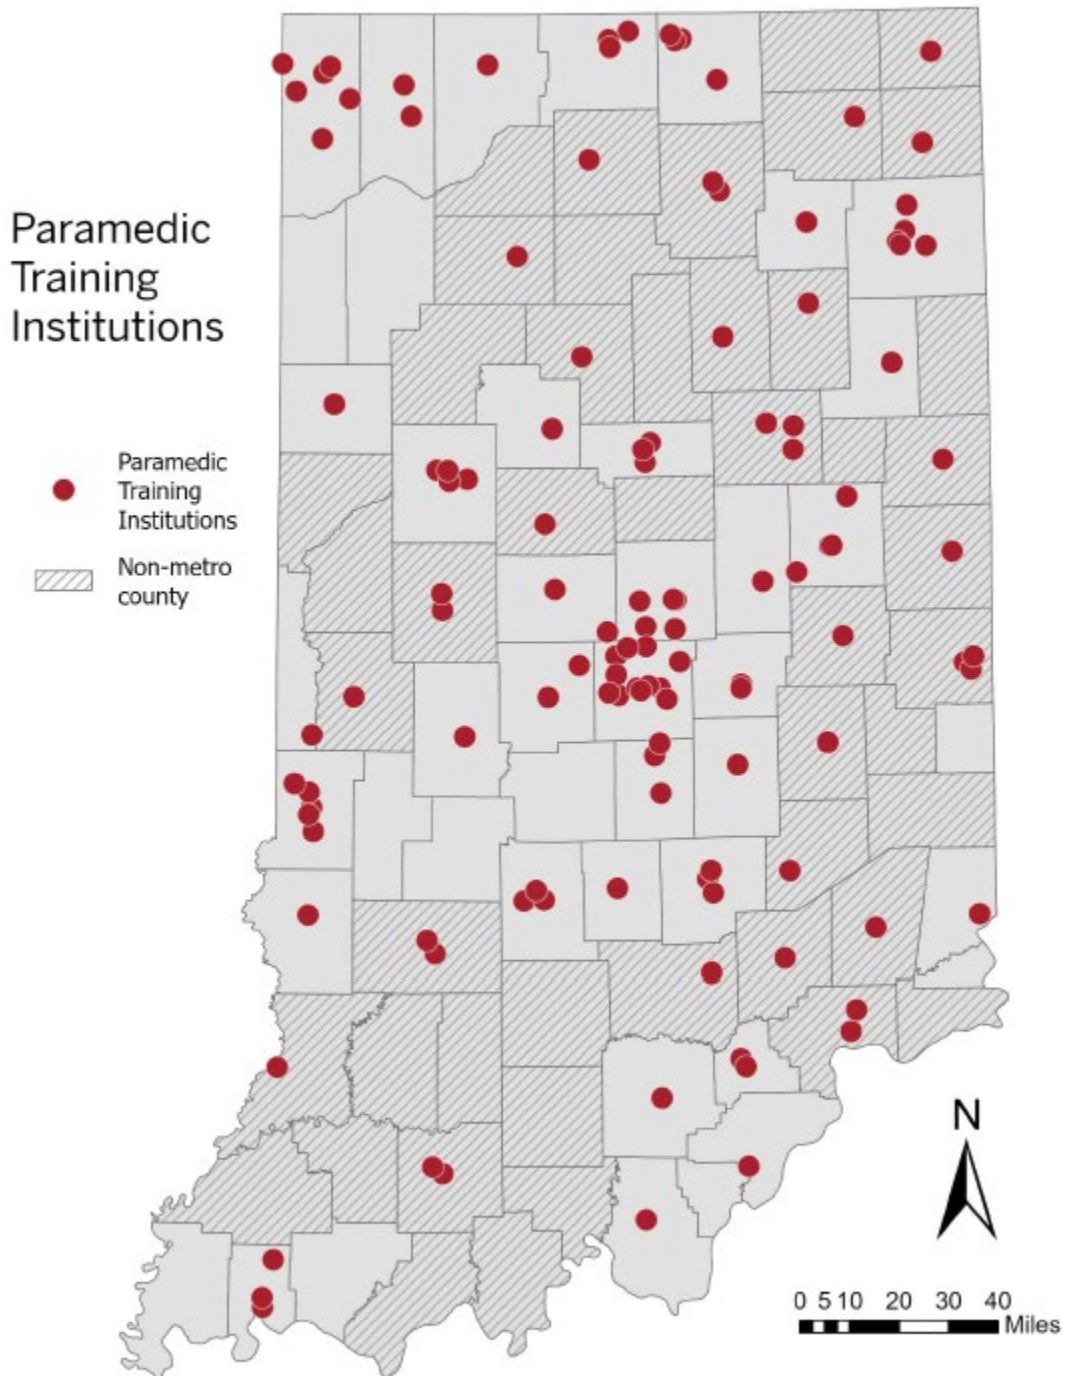

Indiana EMS Assessment

Source: Indiana Department of Homeland Security Certifications Data 2023.

Note: Symbol size does not reflect the size of the training institution, rather it represents the type of training opportunities offered within each training institution.