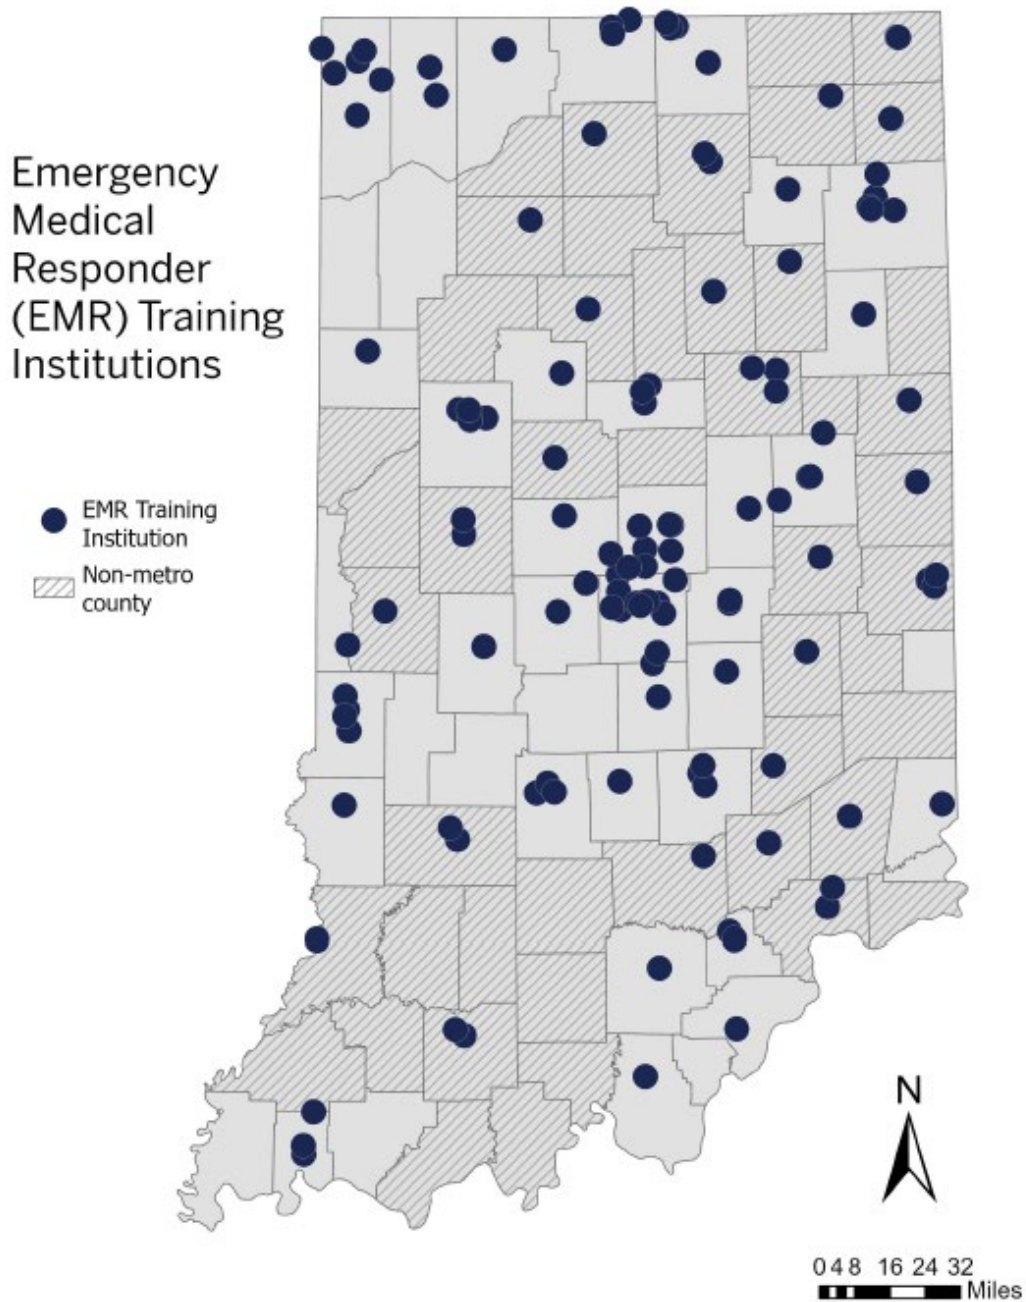

## EMS Training Institutions by Certification Level

Source: Indiana Department of Homeland Security Certifications Data 2023.

Note: Symbol size does not reflect the size of the training institution, rather it represents the type of training opportunities offered within each training institution.

## Indiana EMS Assessment

### Emergency Medical Technician (EMT) Training Institutions

- EMT Training Institution
- ▨ Non-metro county

Source: Indiana Department of Homeland Security Certifications Data 2023.

Note: Symbol size does not reflect the size of the training institution, rather it represents the type of training opportunities offered within each training institution.